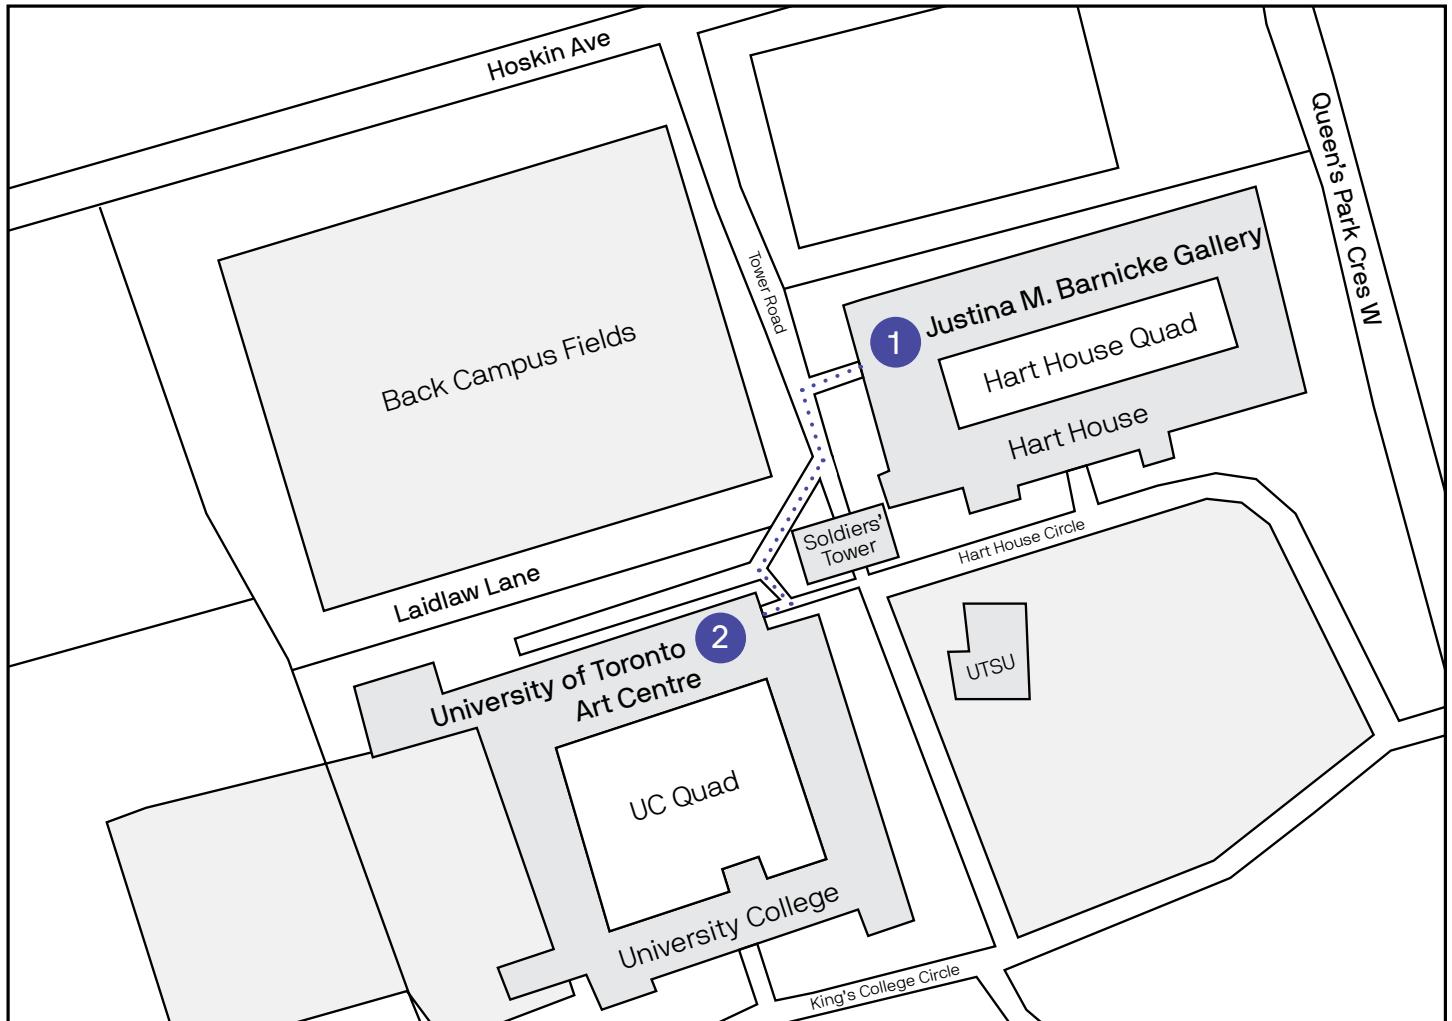

# How to find the Art Museum

The Art Museum has two spaces. Upon arrival, check in at the Justina M. Barnicke Gallery, Tower Road entrance.

1

Justina M. Barnicke Gallery ♿  
Tower Road Entrance  
7 Hart House Circle  
Toronto, ON M5S 3H3

2

University of Toronto Art Centre ♿  
University College Entrance  
15 King's College Circle  
Toronto, ON M5S 3H7

**Accessibility Information:** The Justina M. Barnicke Gallery and the University of Toronto Art Centre are both wheelchair accessible. For the wheelchair-accessible entrance to the University of Toronto Art Centre in University College, please follow the red arrows surrounding the building.