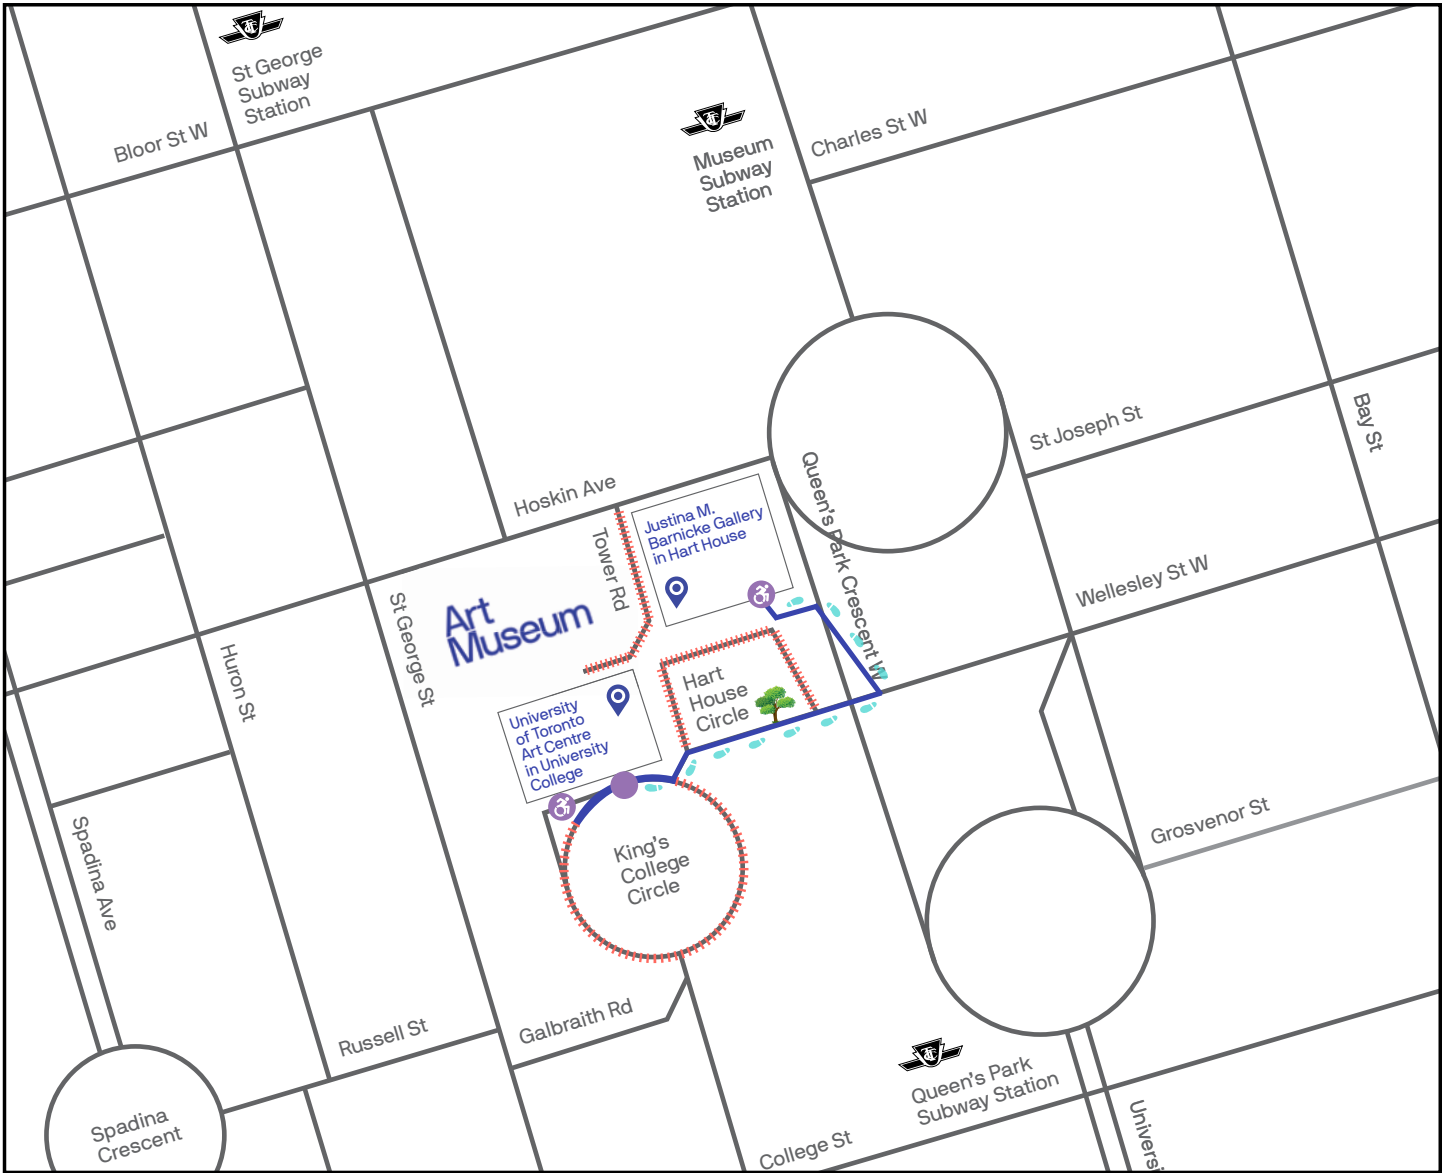

How to find the Art Museum

Justina M. Barnicke Gallery ♿
Hart House
 7 Hart House Circle
 Toronto, ON M5S 3H3
 416-978-8398

University of Toronto Art Centre ♿
University College
 15 King's College Circle
 Toronto, ON M5S 3H7
 416-978-1838

Legend:

- ||||| Construction zones — No access to the Art Museum
- ♿ Accessible entrances to the Justina M. Barnicke Gallery in Hart House and to University of Toronto Art Centre in University College
- University College Main Entrance — Access to University of Toronto Art Centre
- 🌳 Tree Protection Zone temporary public art installation
- 👣 Walking route between Justina M. Barnicke Gallery and University of Toronto Art Centre

Street parking is available along Queen's Park Crescent East and Hoskin Ave.

Art Museum

Art Museum
 University of Toronto
 —
 Justina M. Barnicke Gallery
 University of Toronto Art Centre
 —
artmuseum.utoronto.ca
[@artmuseumuoft](https://twitter.com/artmuseumuoft)